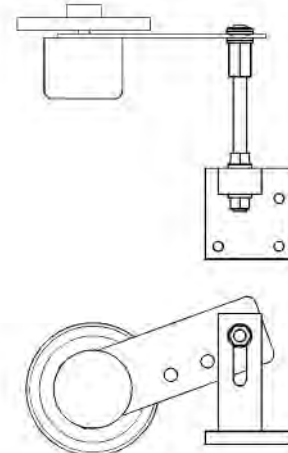

OPTIONAL PARTS:

Order Separately

● Measuring Wheel Mounting Adapter & Yoke Assembly Kit

Mt. Beam Size	Part No.	List Price
1/4" - 28	MTA/Y-1	\$30.00
3/8" - 16	MTA/Y-3	\$30.00

Measuring Wheel Mounting Adapter

Size	Part No.	List Price
6"x2.25"x1/8" Thickness	MTA-001	\$15.00

Yoke Assembly

Size	Mt. Beam Size	Part No.	List Price
2.25"L x 5/8"	1/4" - 28	Y-1	\$15.00
2.25"L x 5/8"	3/8" - 16	Y-3	\$15.00

● Measuring Wheel Mounting Adapter & Offset Foot Bracket Assembly Kit

Arm Length	Part No.	List Price
7.00"	MTA/MB-UB2	\$71.00
11.25"	MTA/MB-UB2A	\$75.00

Measuring Wheel Mounting Adapter

Size	Part No.	List Price
6"x2.25"x1/8" Thickness	MTA-001	\$15.00

Offset Foot Bracket

Size	Part No.	List Price
3.125"H x 7.00" Arm	MB-UB2	\$56.00
3.125"H x 11.25" Arm	MB-UB2A	\$60.00

Mounting Adapter & Yoke Assembly Kit

Mounting Adapter & Offset Foot Bracket Assembly Kit

Offset Foot Bracket

Measuring Wheel Mounting Adapter

Yoke Assembly