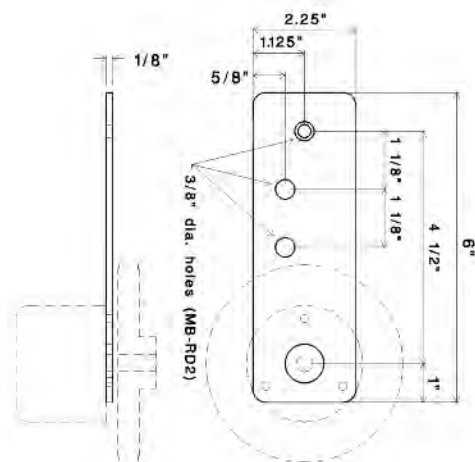

OPTIONAL PARTS:

Order Separately

● Measuring Wheel Mounting Adapter & Yoke Assembly Kit

Mt. Beam Size	Part No.	List Price
1/4" - 28	MTA/Y-1	\$30.00
3/8" - 16	MTA/Y-3	\$30.00

Measuring Wheel Mounting Adapter

Size	Part No.	List Price
6"x2.25"x1/8" Thickness	MTA-001	\$15.00

Yoke Assembly

Size	Mt. Beam Size	Part No.	List Price
2.25"L x 5/8"	1/4" - 28	Y-1	\$15.00
2.25"L x 5/8"	3/8" - 16	Y-3	\$15.00

● Measuring Wheel Mounting Adapter & Offset Foot Bracket Assembly Kit

Arm Length	Part No.	List Price
7.00"	MTA/MB-UB2	\$71.00
11.25"	MTA/MB-UB2A	\$75.00

Measuring Wheel Mounting Adapter

Size	Part No.	List Price
6"x2.25"x1/8" Thickness	MTA-001	\$15.00

Offset Foot Bracket

Size	Part No.	List Price
3.125"H x 7.00" Arm	MB-UB2	\$56.00
3.125"H x 11.25" Arm	MB-UB2A	\$60.00

Mounting Adapter & Yoke Assembly Kit

Mounting Adapter & Offset Foot Bracket Assembly Kit

Offset Foot Bracket

Measuring Wheel Mounting Adapter

Yoke Assembly