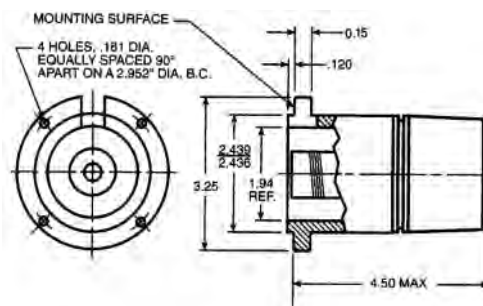

(Refer to Page 20 for the detail specifications.)

3.5" CENTER HEIGHT FOOT MOUNTING BRACKET

5.25"Hx3.2"Wx2.5"L	LM-001	\$90.00
--------------------	--------	---------

12" CIRCUMFERENCE MEASURING WHEEL (3.82" dia)

Material	Hub x Width		
Urethane	3/8" x 3/8"	MW-1-B	\$36.00
Urethane	3/8" x 1"	MW-1W-B	\$36.00

Urethane Rubber: 83A Shore Hardness

Operating Temperature: -25° to 65° C, -20° to 150° F

Plug Connector

F-21

F-20

OPTIONAL PARTS:

Order Separately

● Measuring Wheel Mounting Adapter & Yoke Assembly Kit

Mt. Beam Size	Part No.	List Price
1/4" - 28	MTA/Y-1	\$30.00
3/8" - 16	MTA/Y-3	\$30.00

Measuring Wheel Mounting Adapter

Size	Part No.	List Price
6"x2.25"x1/8" Thickness	MTA-001	\$15.00

Yoke Assembly

Size	Mt. Beam Size	Part No.	List Price
2.25"L x 5/8"	1/4" - 28	Y-1	\$15.00
2.25"L x 5/8"	3/8" - 16	Y-3	\$15.00

● Measuring Wheel Mounting Adapter & Offset Foot Bracket Assembly Kit