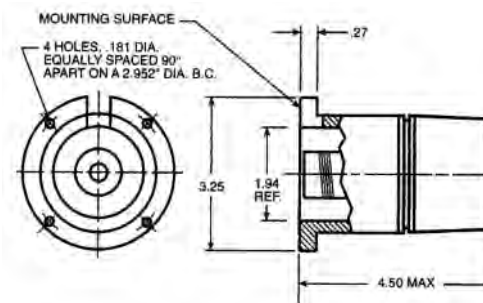

(Refer to Page 20 for the detail specifications.)

3.5" CENTER HEIGHT FOOT MOUNTING BRACKET

5.25"Hx3.2"Wx2.5"L	LM-001	\$90.00
--------------------	--------	---------

12" CIRCUMFERENCE MEASURING WHEEL (3.82" dia)

Material	Hub x Width		
Urethane	3/8" x 3/8"	MW-1-B	\$36.00
Urethane	3/8" x 1"	MW-1W-B	\$36.00

Urethane Rubber: 83A Shore Hardness

Operating Temperature: -25° to 65° C, -20° to 150° F

Plug Connector

F-21

F-20

OPTIONAL PARTS:

Order Separately

● Measuring Wheel Mounting Adapter & Yoke Assembly Kit

Mt. Beam Size	Part No.	List Price
1/4" - 28	MTA/Y-1	\$30.00
3/8" - 16	MTA/Y-3	\$30.00

Measuring Wheel Mounting Adapter

Size	Part No.	List Price
6"x2.25"x1/8" Thickness	MTA-001	\$15.00

Yoke Assembly

Size	Mt. Beam Size	Part No.	List Price
2.25"L x 5/8"	1/4" - 28	Y-1	\$15.00
2.25"L x 5/8"	3/8" - 16	Y-3	\$15.00

● Measuring Wheel Mounting Adapter & Offset Foot Bracket Assembly Kit