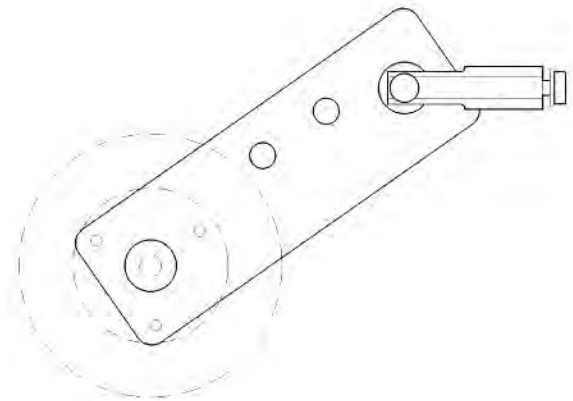

Size	Part No.	List Price
6"x2.25"x1/8" Thickness	MTA-001	\$15.00

Yoke Assembly

Size	Mt. Beam Size	Part No.	List Price
2.25"L x 5/8"	1/4" - 28	Y-1	\$15.00
2.25"L x 5/8"	3/8" - 16	Y-3	\$15.00

● Measuring Wheel Mounting Adapter & Offset Foot Bracket Assembly Kit

Arm Length	Part No.	List Price
7.00"	MTA/MB-UB2	\$71.00
11.25"	MTA/MB-UB2A	\$75.00

Measuring Wheel Mounting Adapter

Size	Part No.	List Price
6"x2.25"x1/8" Thickness	MTA-001	\$15.00

Offset Foot Bracket

Size	Part No.	List Price
3.125"H x 7.00" Arm	MB-UB2	\$56.00
3.125"H x 11.25" Arm	MB-UB2A	\$60.00

Mounting Adapter & Yoke Assembly Kit

Mounting Adapter & Offset Foot Bracket Assembly Kit

Offset Foot Bracket

Measuring Wheel Mounting Adapter

Yoke Assembly