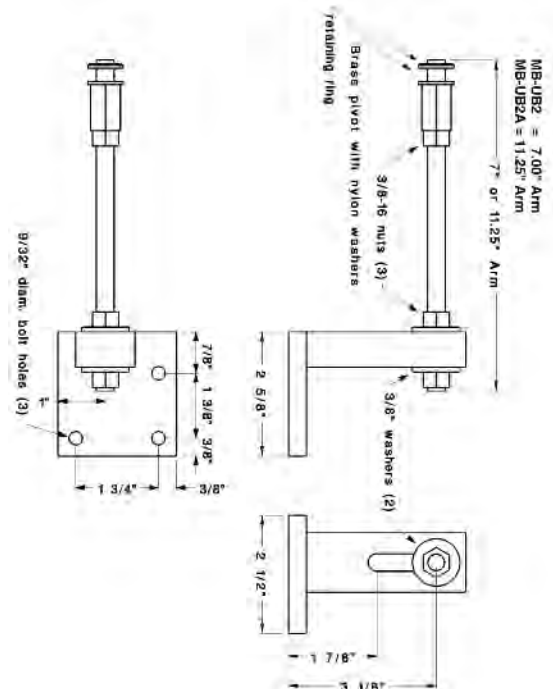

OPTIONAL PARTS:

Order Separately

● Measuring Wheel Mounting Adapter & Yoke Assembly Kit

Mt. Beam Size	Part No.	List Price
1/4" - 28	MTA/Y-1	\$30.00
3/8" - 16	MTA/Y-3	\$30.00

Measuring Wheel Mounting Adapter

Size	Part No.	List Price
6"x2.25"x1/8" Thickness	MTA-001	\$15.00

Yoke Assembly

Size	Mt. Beam Size	Part No.	List Price
2.25"L x 5/8"	1/4" - 28	Y-1	\$15.00
2.25"L x 5/8"	3/8" - 16	Y-3	\$15.00

● Measuring Wheel Mounting Adapter & Offset Foot Bracket Assembly Kit

Arm Length	Part No.	List Price
7.00"	MTA/MB-UB2	\$71.00
11.25"	MTA/MB-UB2A	\$75.00

Measuring Wheel Mounting Adapter

Size	Part No.	List Price
6"x2.25"x1/8" Thickness	MTA-001	\$15.00

Offset Foot Bracket

Size	Part No.	List Price
3.125"H x 7.00" Arm	MB-UB2	\$56.00
3.125"H x 11.25" Arm	MB-UB2A	\$60.00

Mounting Adapter & Yoke Assembly Kit

Mounting Adapter & Offset Foot Bracket Assembly Kit

Offset Foot Bracket

Measuring Wheel Mounting Adapter

Yoke Assembly